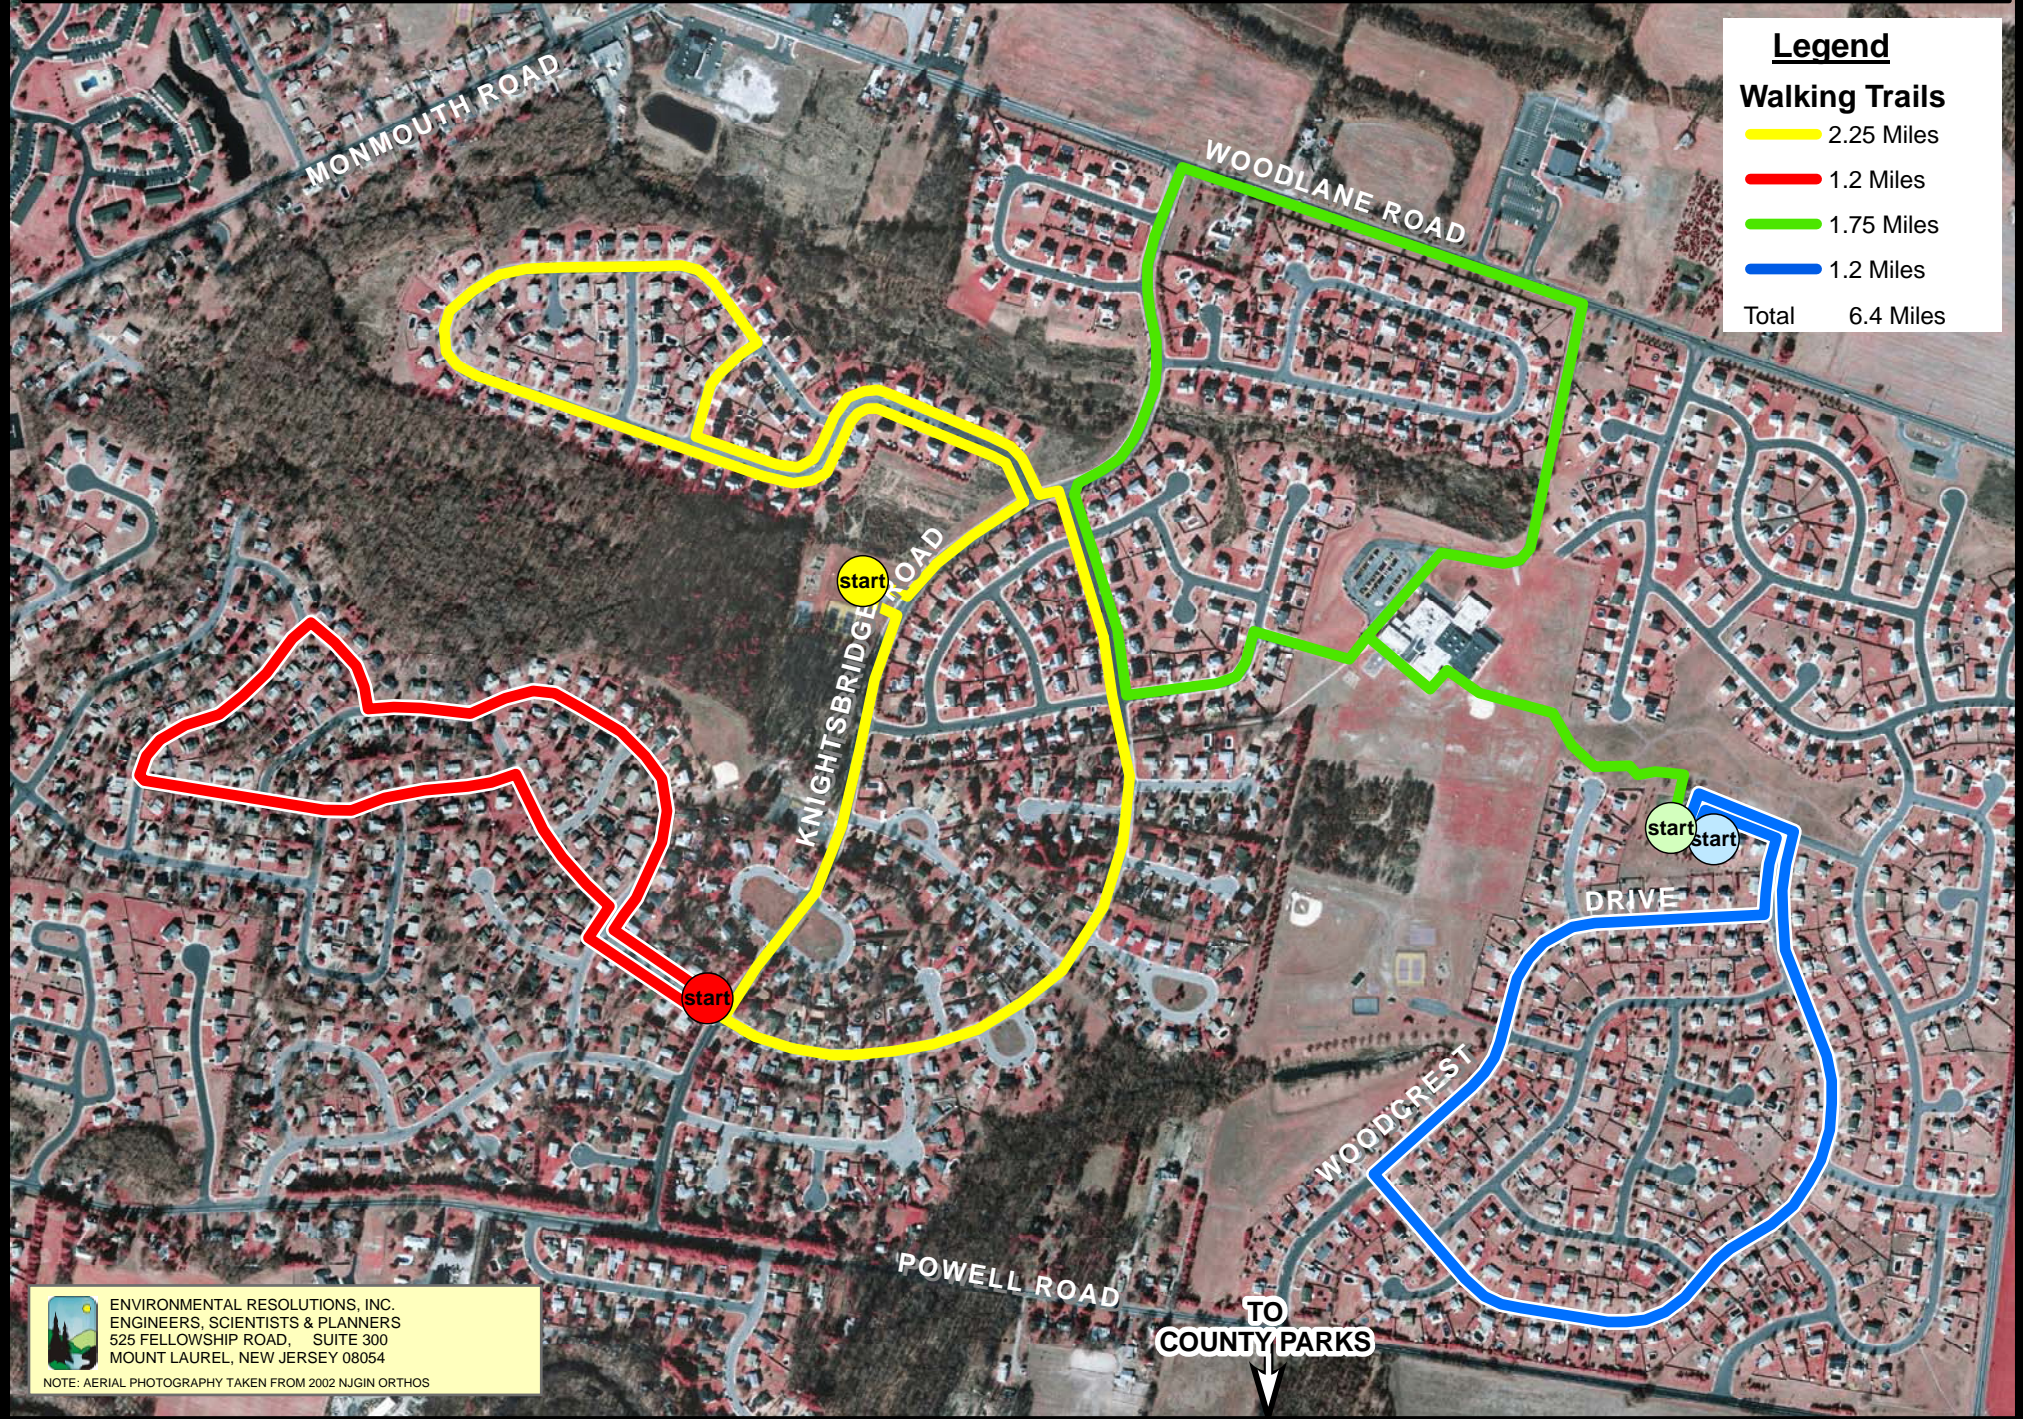

# Eastampton Township Walking Paths

Burlington County, New Jersey

## Legend

### Walking Trails

- 2.25 Miles
- 1.2 Miles
- 1.75 Miles
- 1.2 Miles

Total 6.4 Miles

ENVIRONMENTAL RESOLUTIONS, INC.  
ENGINEERS, SCIENTISTS & PLANNERS  
525 FELLOWSHIP ROAD, SUITE 300  
MOUNT LAUREL, NEW JERSEY 08054

NOTE: AERIAL PHOTOGRAPHY TAKEN FROM 2002 NJGIN ORTHOS