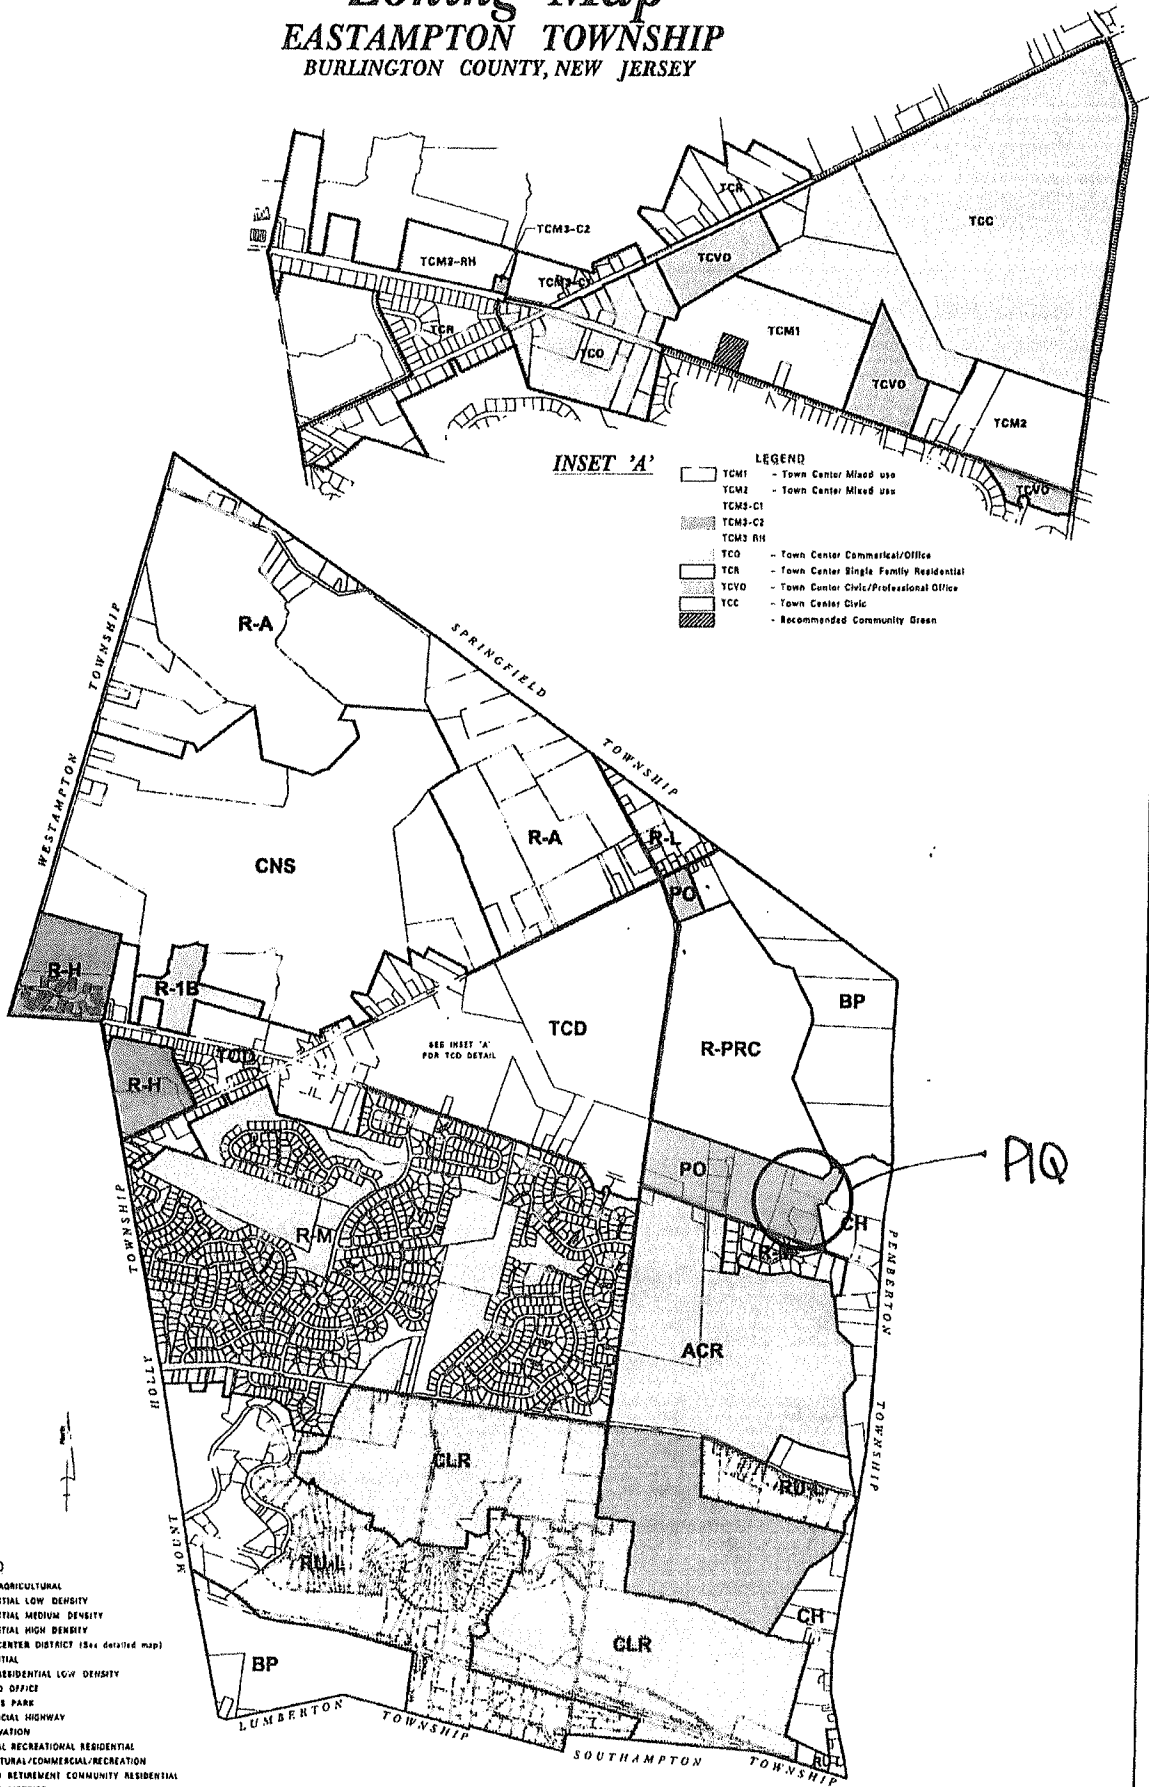

Zoning Map

EASTAMPTON TOWNSHIP

BURLINGTON COUNTY, NEW JERSEY

INSET 'A'

- LEGEND**
- TCM1 - Town Center Mixed use
 - TCM2 - Town Center Mixed use
 - TCM3-C1 - Town Center Mixed use
 - TCM3-C2 - Town Center Mixed use
 - TCM3-RH - Town Center Mixed use
 - TCD - Town Center Commercial/Office
 - TCR - Town Center Single Family Residential
 - TCVO - Town Center Civic/Professional Office
 - TCC - Town Center Civic
 - Recommended Community Green

- LEGEND**
- R-A - RURAL AGRICULTURAL
 - R-1 - RESIDENTIAL LOW DENSITY
 - R-M - RESIDENTIAL MEDIUM DENSITY
 - R-H - RESIDENTIAL HIGH DENSITY
 - TCD - TOWN CENTER DISTRICT (See detailed map)
 - RI-1 - RESIDENTIAL
 - RI-2 - RURAL RESIDENTIAL LOW DENSITY
 - PO - PLANNED OFFICE
 - BP - BUSINESS PARK
 - CH - COMMERCIAL HIGHWAY
 - CNS - CONSERVATION
 - CLR - CULTURAL RECREATIONAL RESIDENTIAL
 - ACR - AGRICULTURAL/COMMERCIAL/RECREATION
 - R-PAC - PLANNED RETIREMENT COMMUNITY RESIDENTIAL
 - HISTORIC DISTRICT