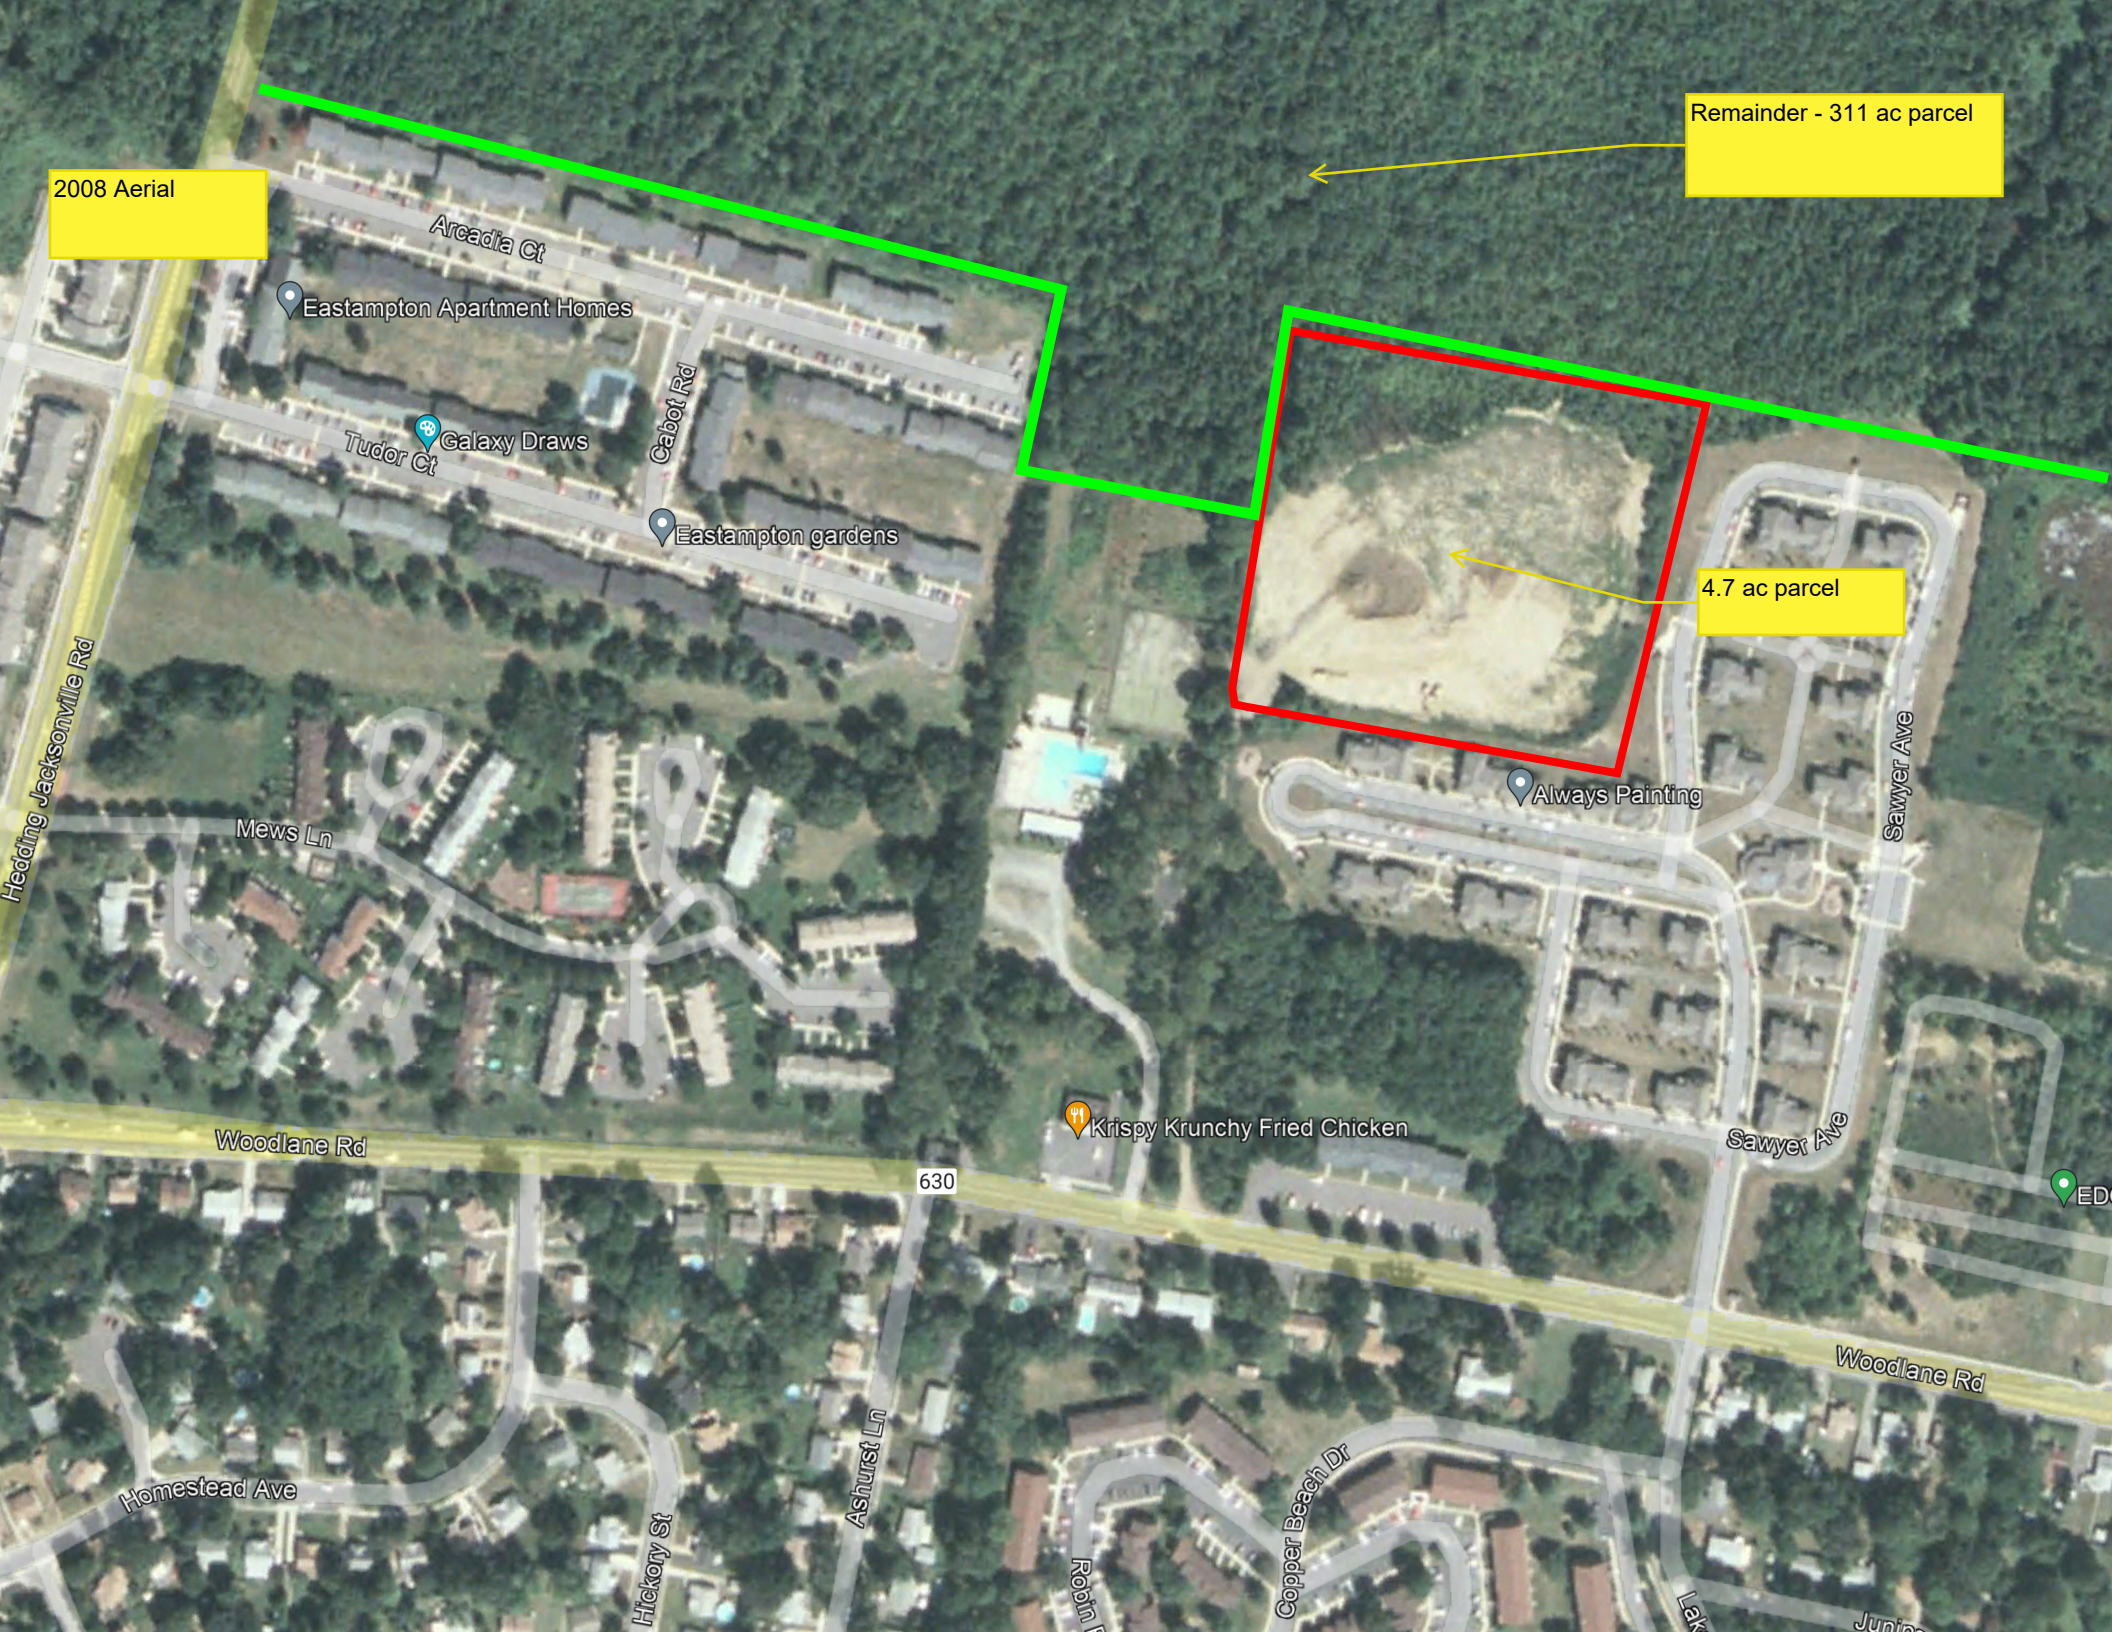

2008 Aerial

Remainder - 311 ac parcel

4.7 ac parcel

Eastampton Apartment Homes

Galaxy Draws

Eastampton gardens

Always Painting

Krispy Krunchy Fried Chicken

2008 Aerial

Remainder - 311 ac parcel

4.7 ac parcel

Arcadia Ct

Tudor Ct

Cabot Rd

Mews Ln

Woodlane Rd

630

Homestead Ave

Hickory st

Ashurst Ln

Robin Ln

Copper Beach Dr

Lak

Woodlane Rd