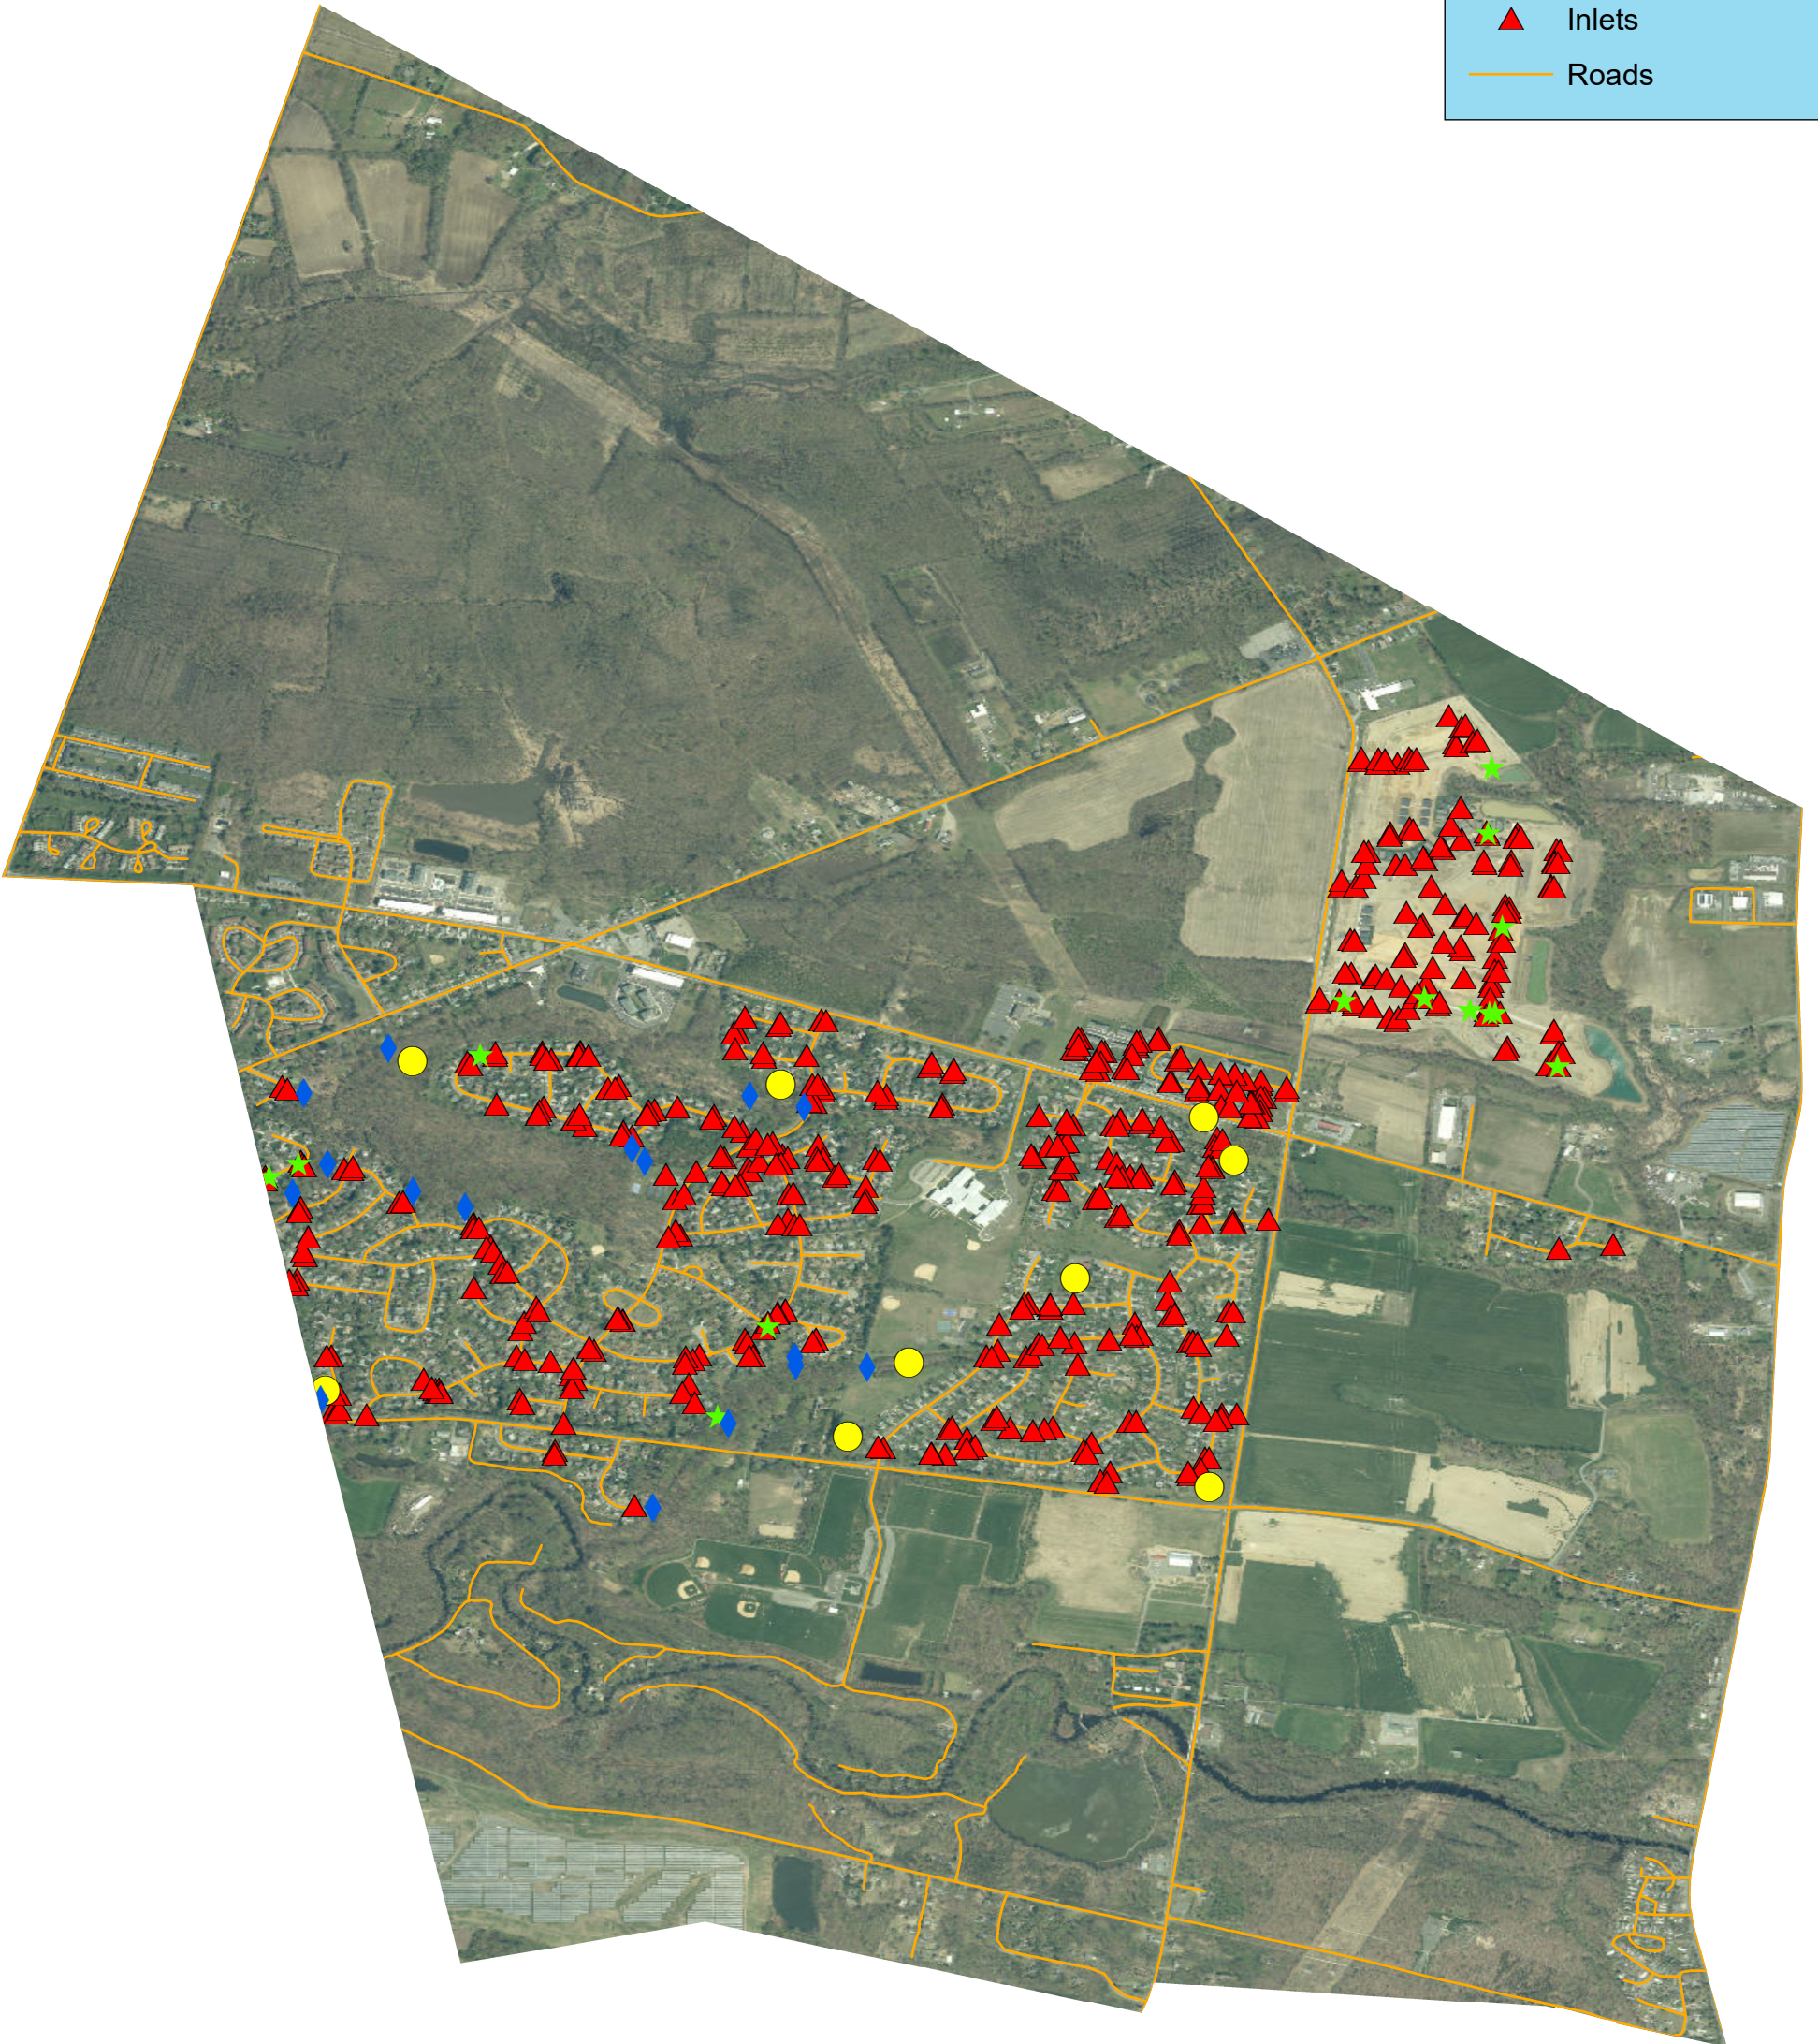

Eastampton Township

Legend

- ◆ Stormwater Outfalls
- Basins
- ★ Manholes
- ▲ Inlets
- Roads

Produced by Burlington County Soil Conservation District
December 2023

Sources: Burlington County roads map, New Jersey Municipality
boarders, New Jersey Geographic Information Network, NJ Natural
Color imagery